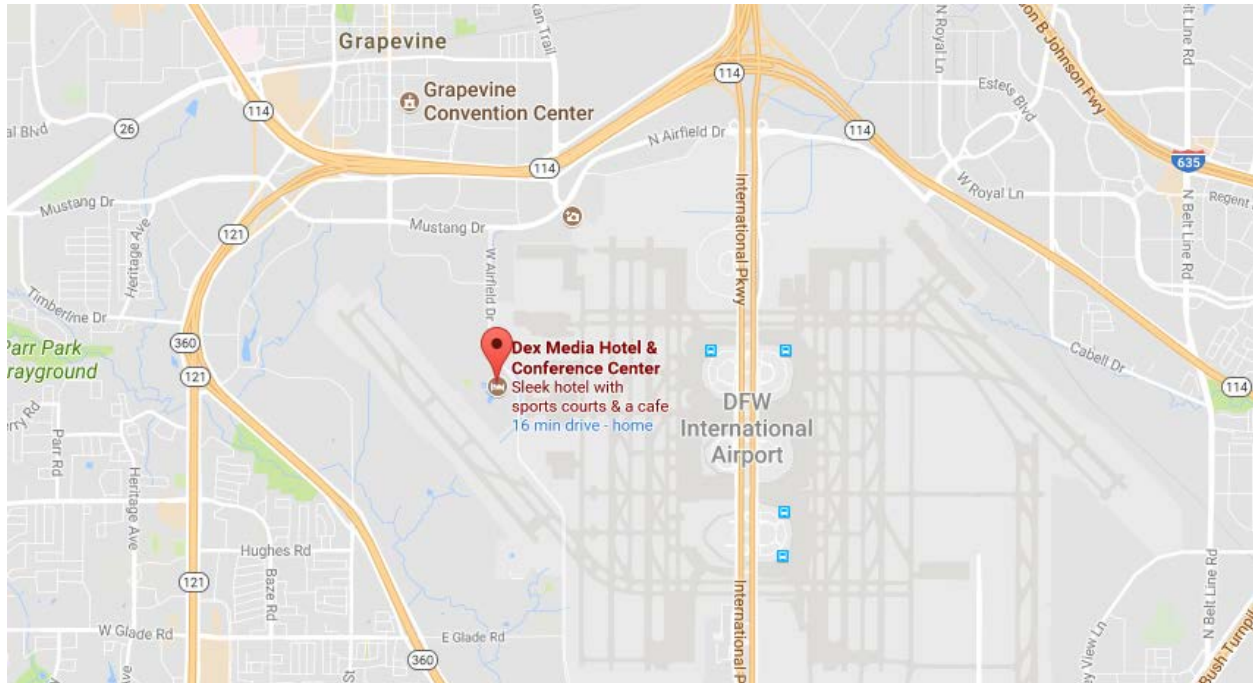

Briefing mandatory for
contestants, judges and
all helpers

Contest Begins
7:00PM

DEX MEDIA

2200 W Airfield Drive
Grapevine, TX 75261

AREA 65 SPEECH CONTEST

DEX MEDIA

2200 W. Airfield Drive
Grapevine, TX 75261

From the South (183/360): 183 either direction to 360 North, from 360 exit Mid-Cities Blvd., right on Mid-Cities to Airfield Dr. Left on Airfield Dr. to the location, which is on your left (go slightly past and then make a U-turn to access)

From the North (635/114/121): 114/121 either direction, exit Texan Trail. South on Texan Trail (approximately 1/10 mile) to N. Airfield Dr., right on N. Airfield Dr. then bear left to stay on W. Airfield Dr. Location will be approximately ½ mile on your right.